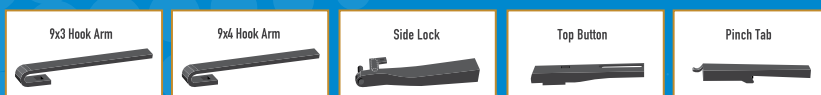

COMPATIBLE WITH THESE WIIPER ARMS:

EG-XPSS24

(800) 225-8636

www.ecogard.com [f@ecogard.us](#) [t@ecogard](#) [@ecogard](#)